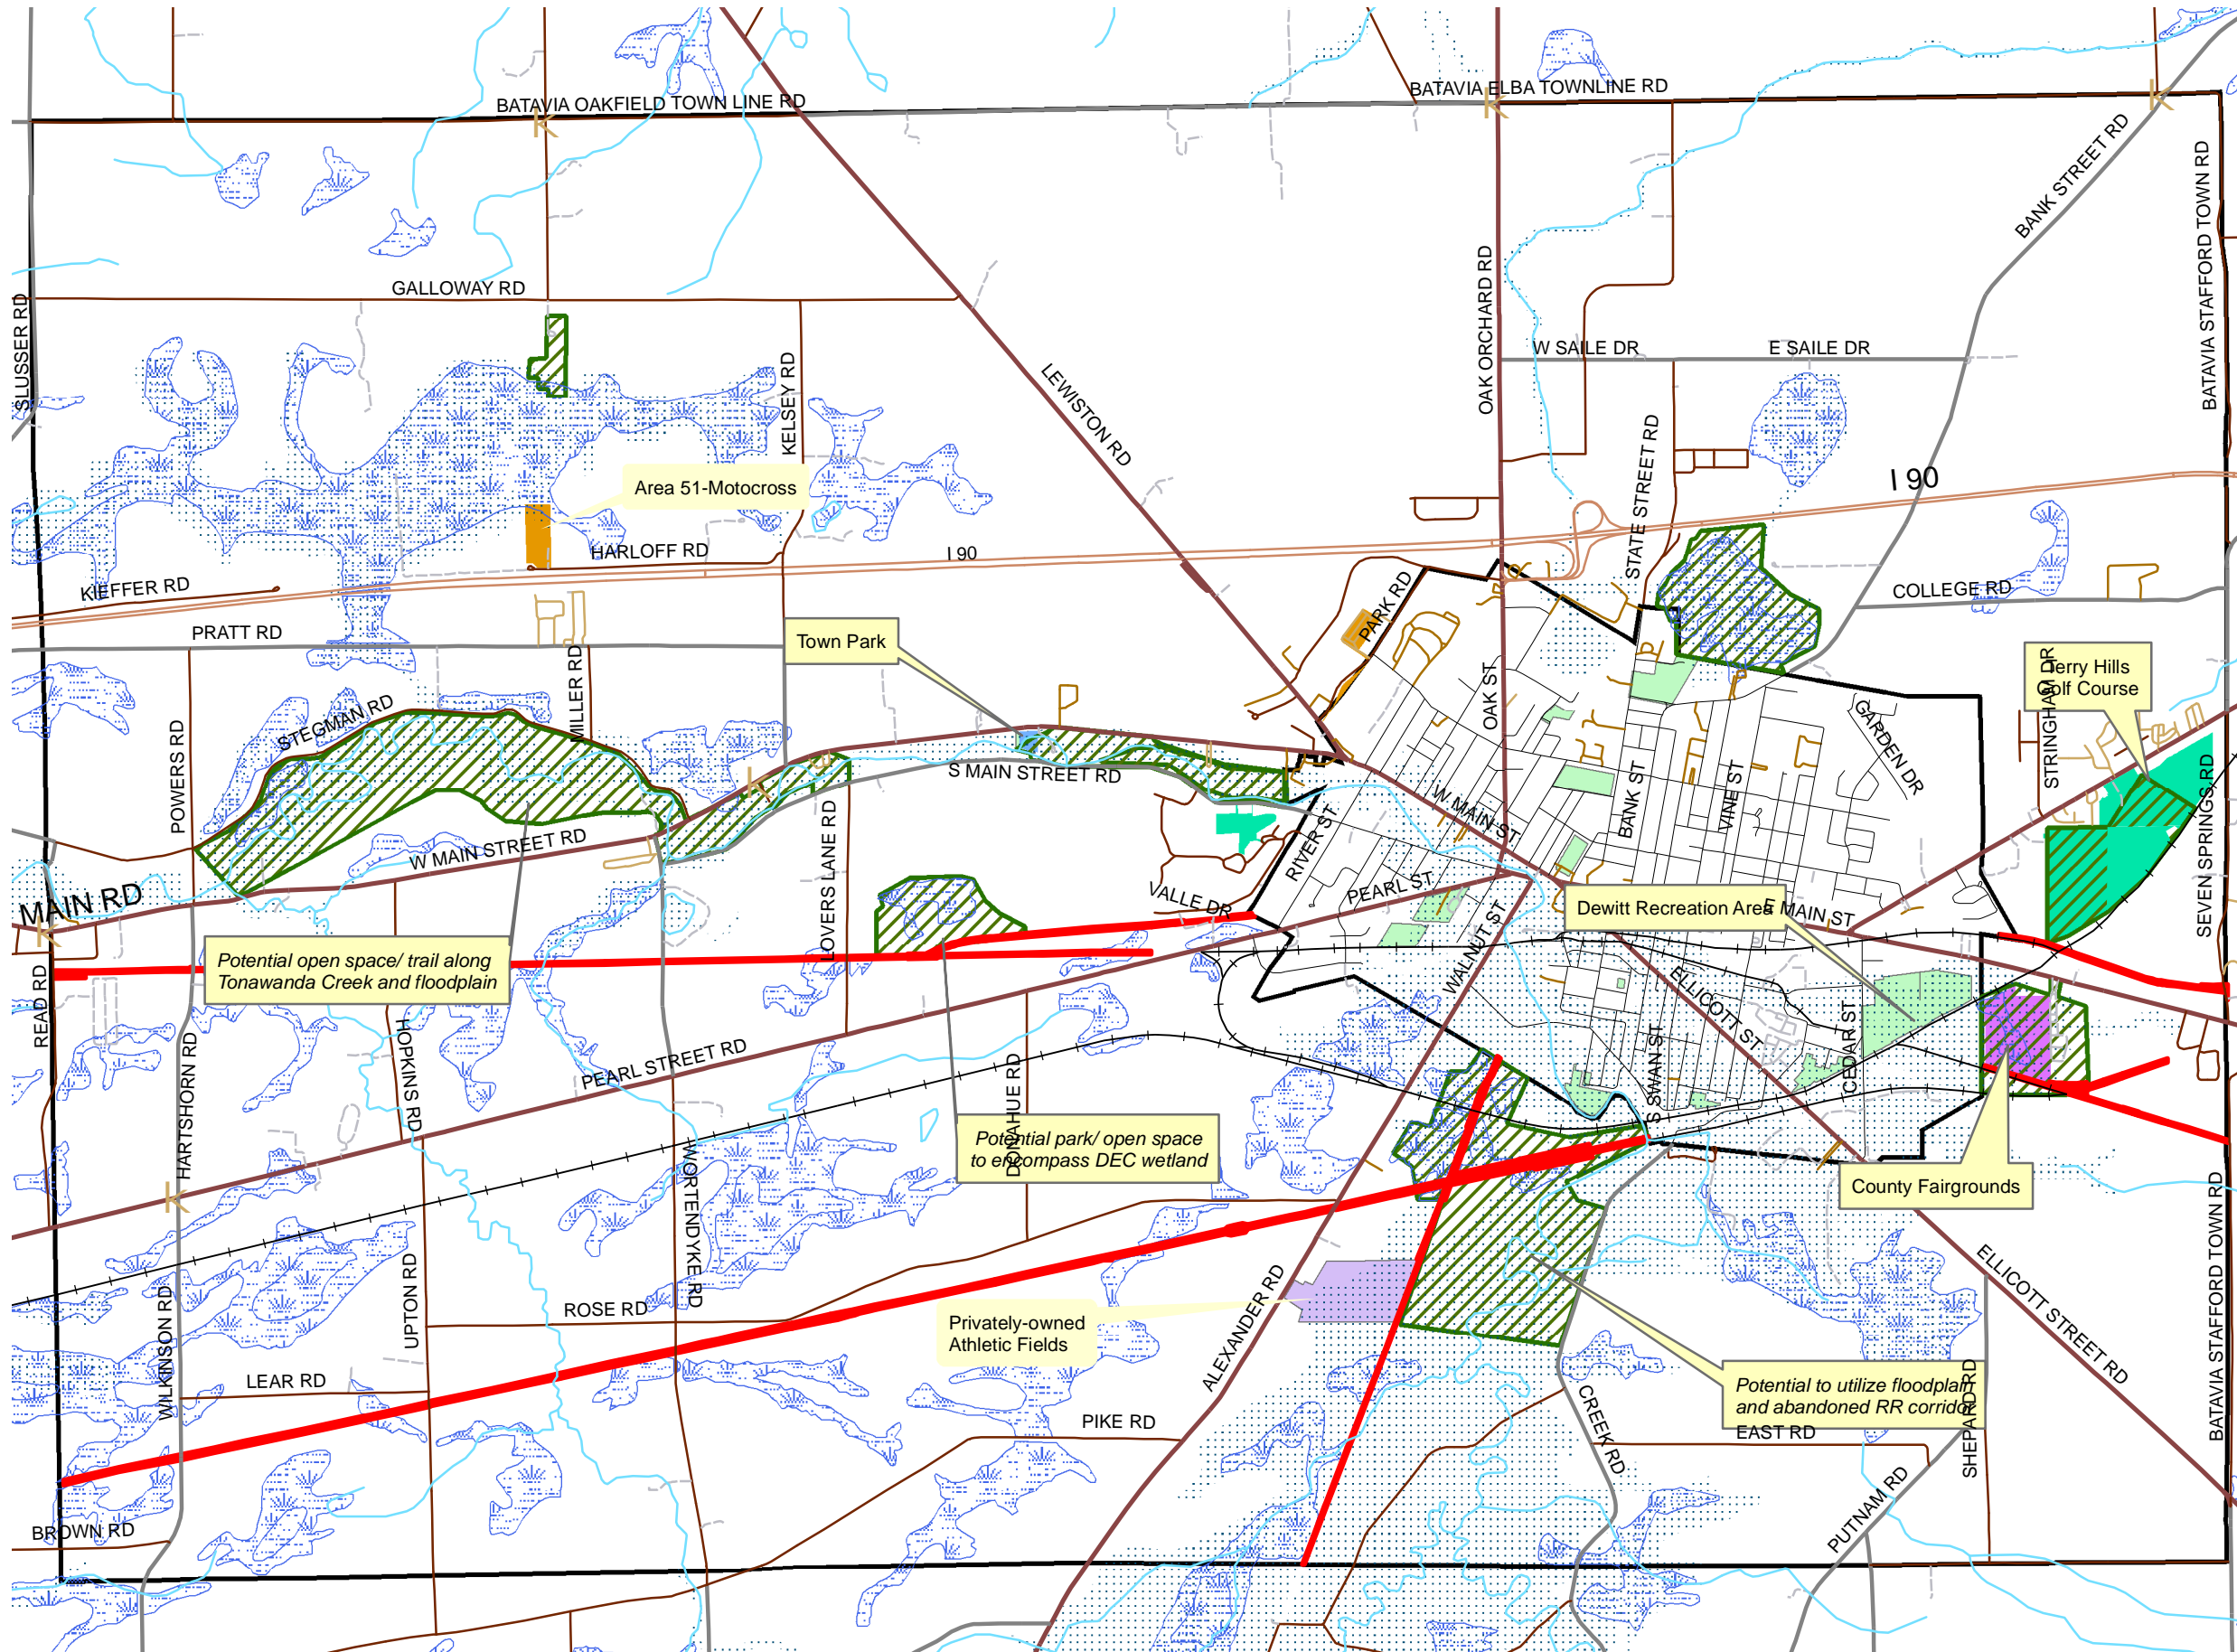

Batavia Town Park Conceptual Plan

APPENDIX B

**Recreation Plan Map -
Town of Batavia
Comprehensive Plan**

Recreation Plan

Recreation Plan Features

 Proposed Conservation

Potential Opportunities

-  Abandoned Railroad Corridors
-  State Wetlands
-  Floodplains

Existing Recreational Facilities

-  Town Park
-  Public Golf Course
-  Racetrack

March 2007