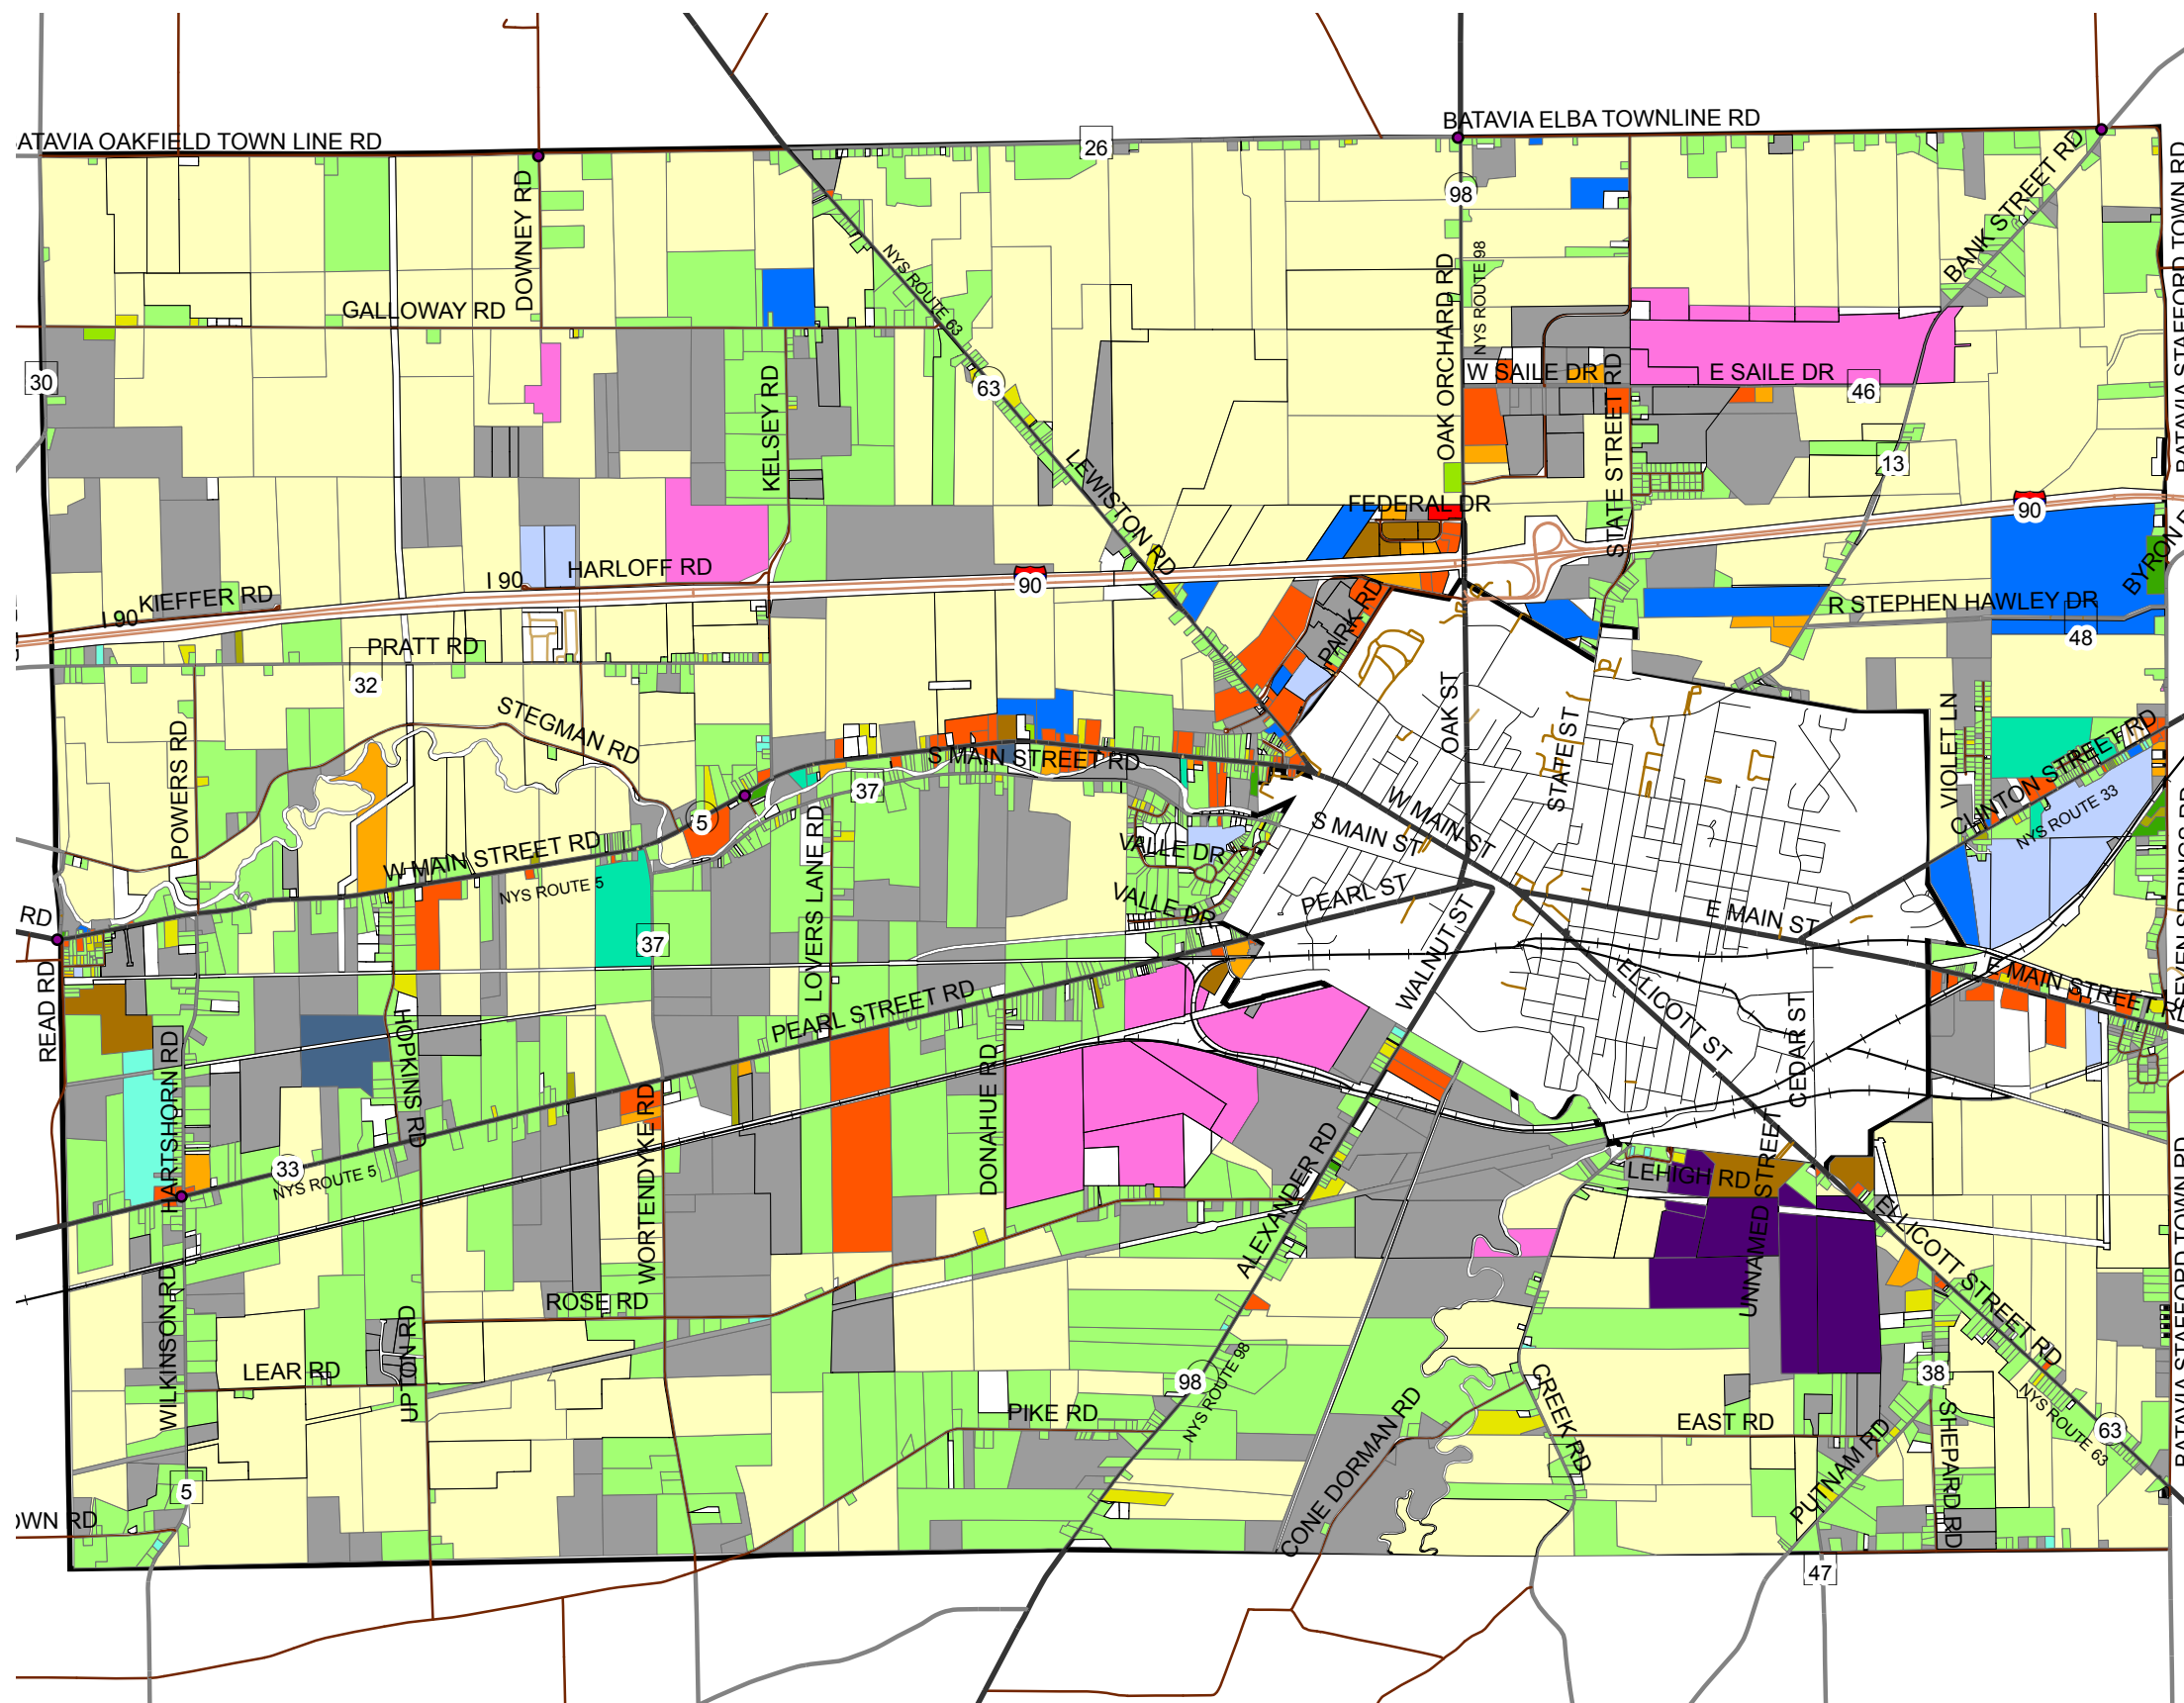

# Town of Batavia Agricultural & Farmland Protection Plan

# Map 5

## Existing Land Use

*DRAFT: September 2009*

- Tax Parcels**
- Land Use Classification**
- Agriculture
  - Single Family Residential
  - 2-Family Residential
  - 3-Family Residential
  - Manufactured Dwelling
  - Multiple Residences/ Mixed use
  - Vacant
  - Commercial
  - Apartments
  - Manufactured Home Park
  - Seasonal Cottage
  - Storage/ Distribution
  - Recreation
  - Public/ Community Service
  - Manufacturing
  - Excavation/ Mining
  - Utilities/ Transportation
  - Conservation
  - No Data