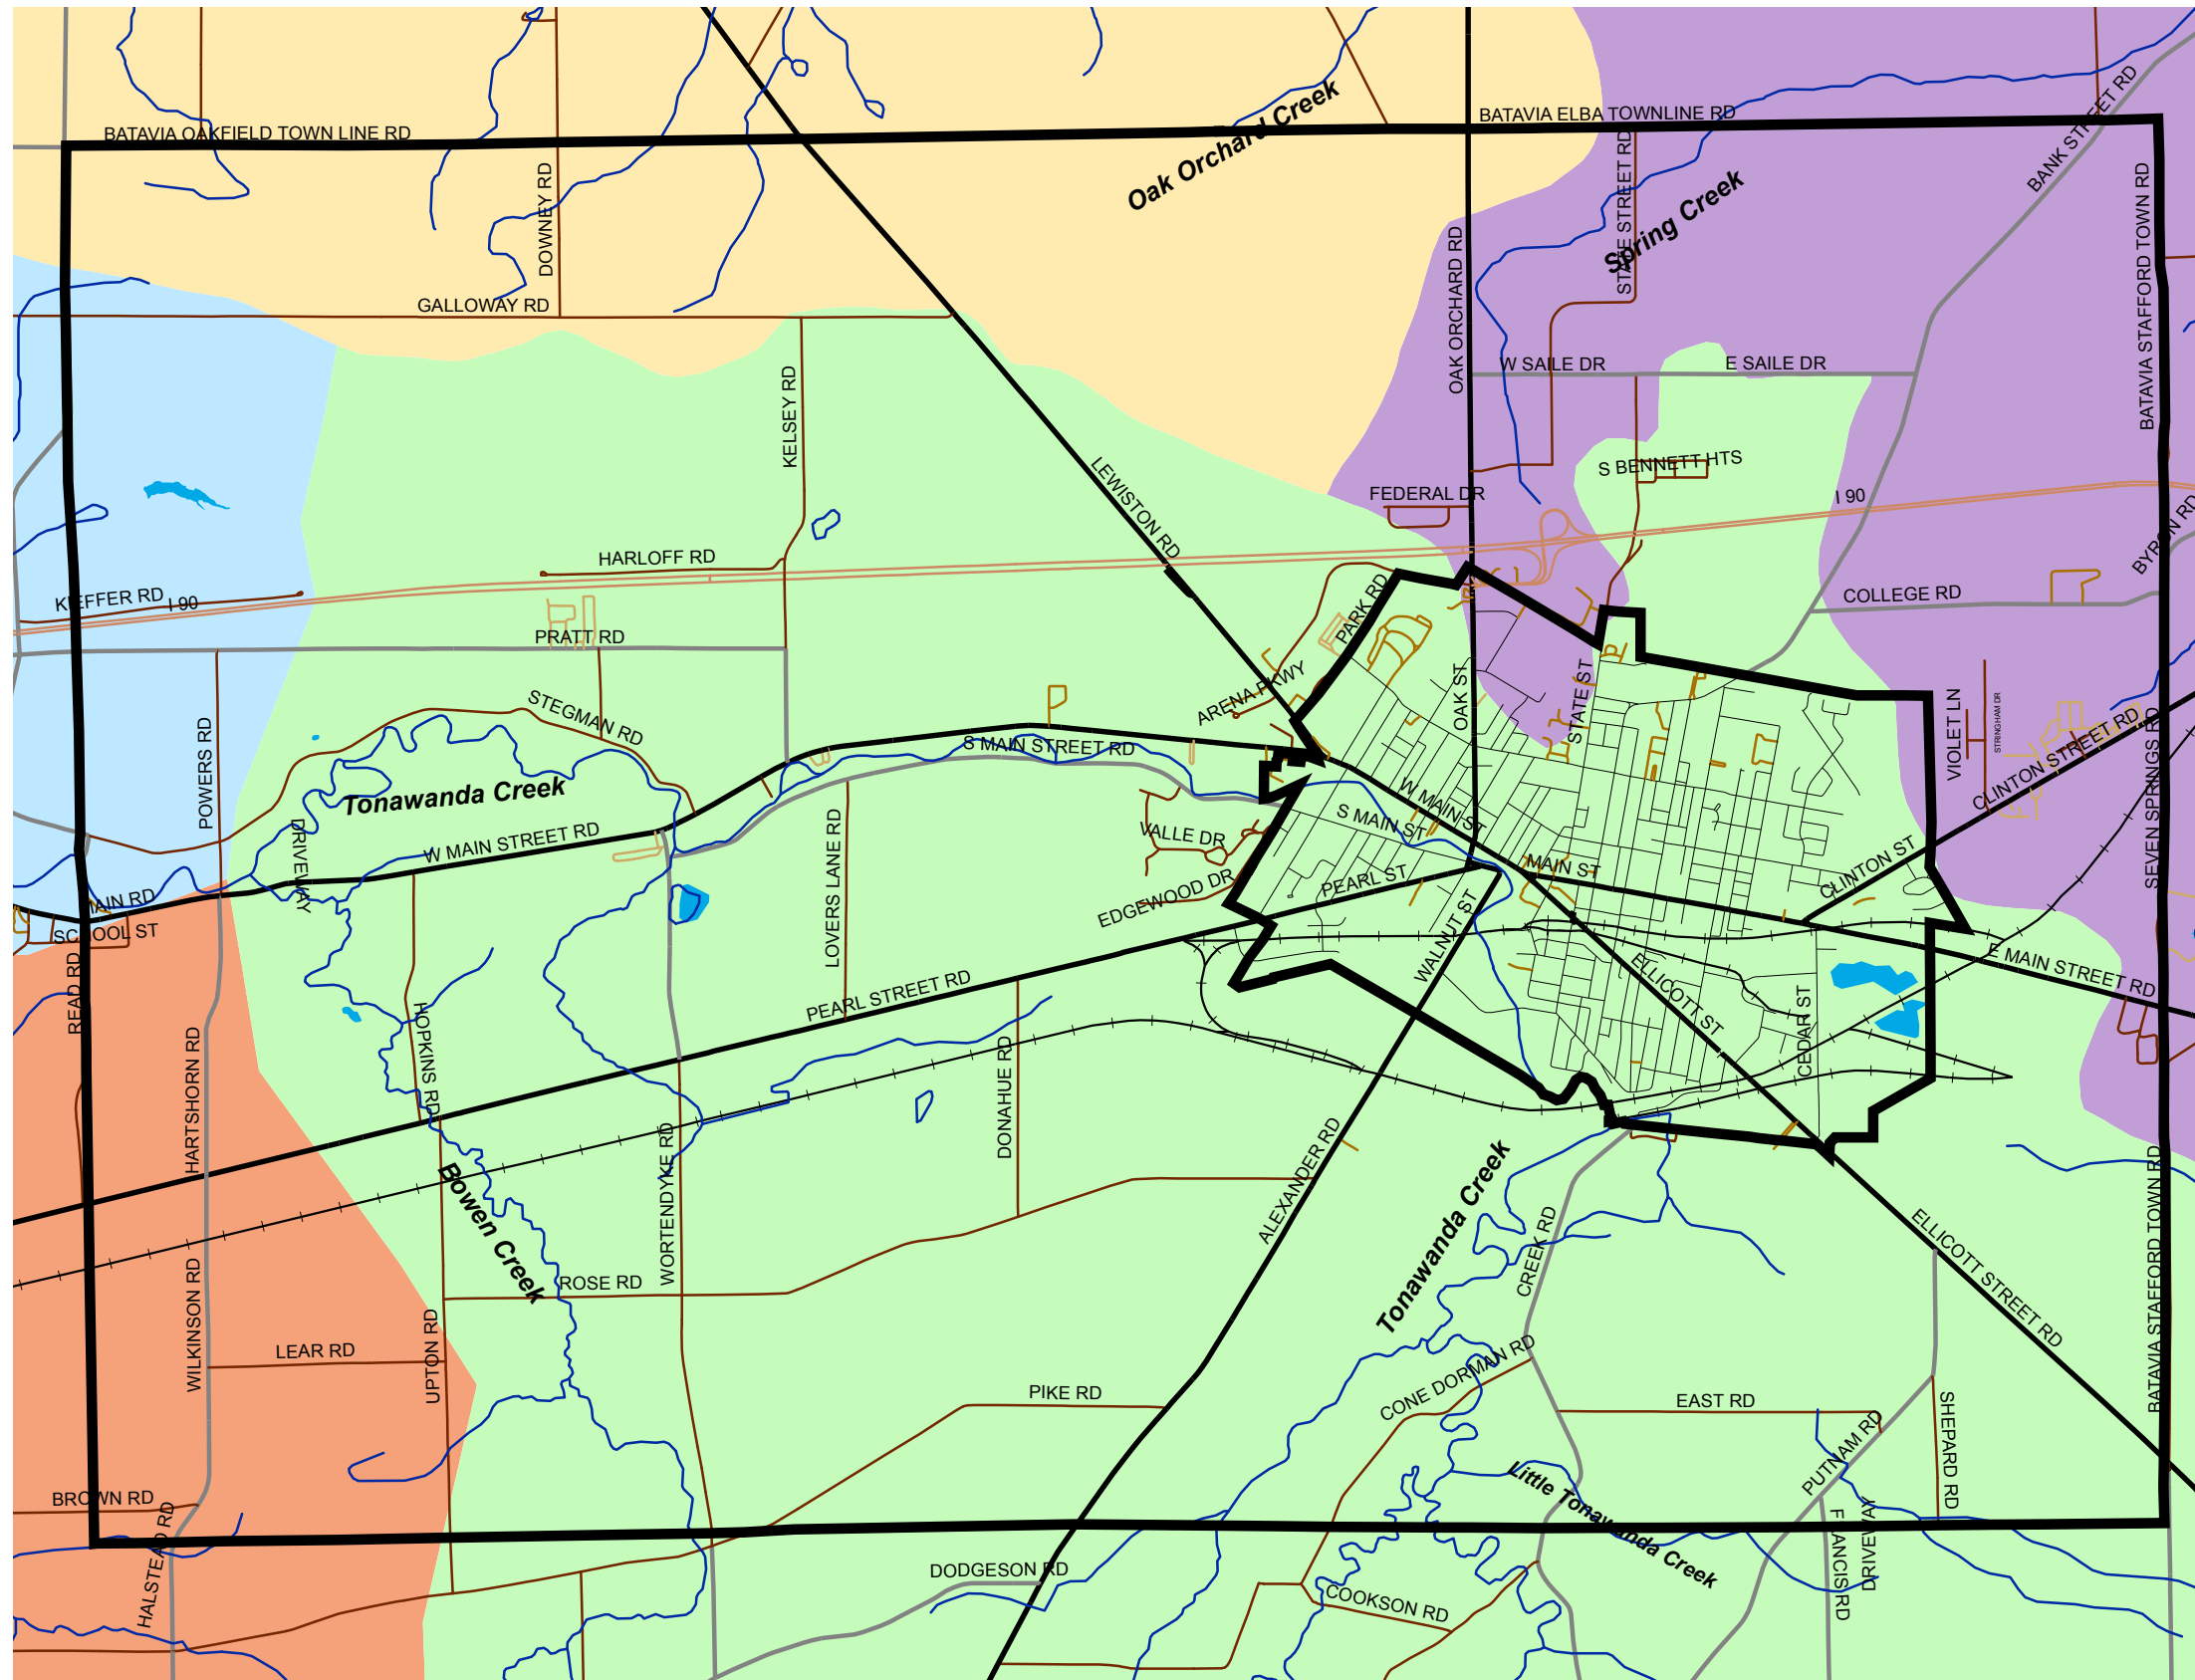

Town of Batavia Agricultural & Farmland Protection Plan

Streams and Watersheds

- Streams
- Surface Water
- Watersheds**
 - Black Creek
 - Ledge & Tonawanda Creeks
 - Murder Creek
 - Oak Orchard
 - Upper Tonawanda Creek